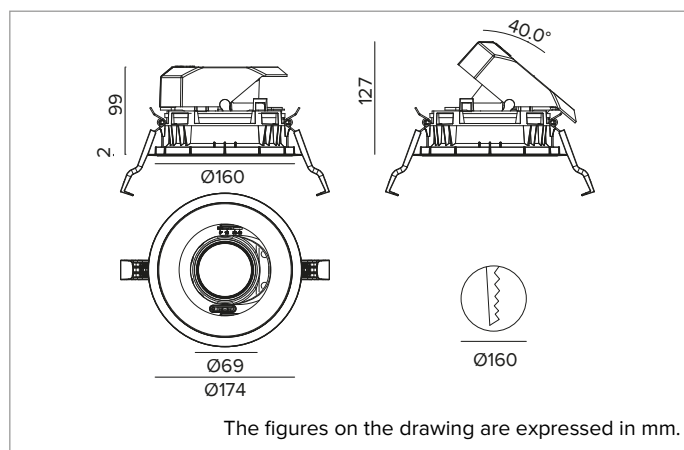

1T8610EL | CTEVO ARCHITECTURAL 160

Adjustable recessed LED projector in a trim version

		3000K	H(m)	D(m)	Emax(lx)	
		Ra90		55°		
Fixture Power		34W	1	1.04	4009	
Source Flux		4211lm	2	2.08	1002	
Fixture Flux		3175lm	3	3.13	445	
Efficacy		93lm/W	4	4.17	251	
TS1279	Imax=975cd/klm	Imax	4105cd	5	5.21	160

Optic: REFLECTOR

Beam angles: WFL

Optical efficiency: 75%

Fixture flux: 3175lm

Luminous efficacy: 93lm/W

Photobiological safety: Compliant with RG1 low risk group

MECHANICAL CHARACTERISTICS

Die-cast white painted anodised aluminium body and dissipator. White colour cover. The optical unit can be adjusted up to 40° on the vertical plane with a mechanical beam locking system and a graduated scale, and 358° on the horizontal plane. Trim version with an integrated white ring.

Colour and finish: Plaster white

Weight: 1.05Kg

Version: TRIM

Degree of protection: IP20 for recessed part

Degree of protection: IP40 for exposed part

ELECTRICAL CHARACTERISTICS

Integrated electronic ON-OFF driver.