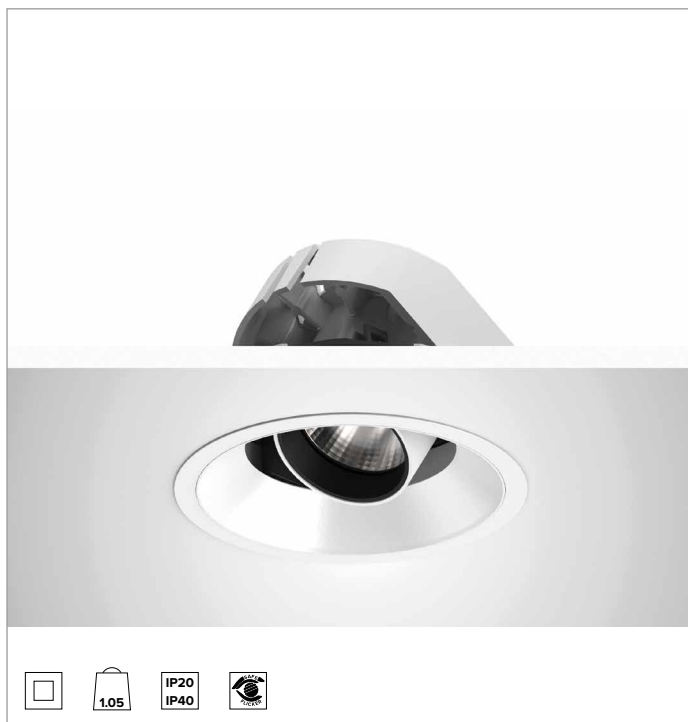

1T8610EL | CTEVO ARCHITECTURAL 160

Adjustable recessed LED projector in a trim version

		3000K	H(m)	D(m)	Emax(lx)	
		Ra90		55°		
Fixture Power		34W	1	1.04	4009	
Source Flux		4211lm	2	2.08	1002	
Fixture Flux		3175lm	3	3.13	445	
Efficacy		93lm/W	4	4.17	251	
TS1279	Imax=975cd/klm	Imax	4105cd	5	5.21	160

CCT nominal: 3000K

Lifetime (L80/B10): >50000h tq +25°C

ILLUMINOTECHNICAL CHARACTERISTICS

WFL - precision optics with a black silicone cut off ring. Version with a convex faceted highly reflective anodised aluminium reflector and a holographic diffusion filter. UGR<22 (EN 12464-1).

Optic: REFLECTOR

Beam angles: WFL

Optical efficiency: 75%

Fixture flux: 3175lm

Luminous efficacy: 93lm/W

Photobiological safety: Compliant with RG1 low risk group

MECHANICAL CHARACTERISTICS

Die-cast white painted anodised aluminium body and dissipator. White colour cover. The optical unit can be adjusted up to 40° on the vertical plane with a mechanical beam locking system and a graduated scale, and 358° on the horizontal plane. Trim version with an integrated white ring.

Colour and finish: Plaster white

Weight: 1.05Kg

Version: TRIM

Degree of protection: IP20 for recessed part

Degree of protection: IP40 for exposed part

ELECTRICAL CHARACTERISTICS

Integrated electronic ON-OFF driver.